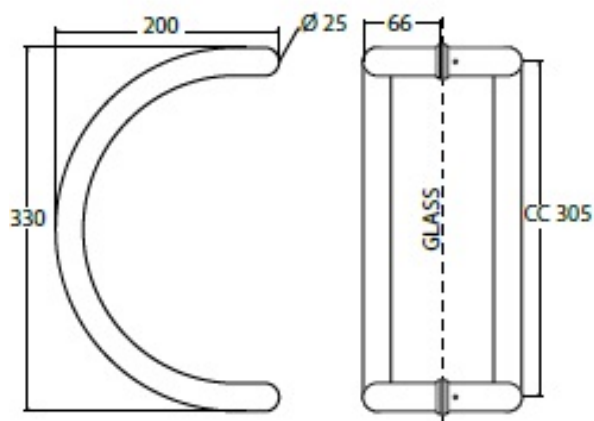

# PRODUCT SHEET

**Description:**

Door Handle "Mosel" SS304 Brushed,  $\varnothing 25 \times 330$ mm, cc 305mm, 8-12mm Glass Thickness

**Item number:**

17.87.106-1

Units	Box	Carton	HS Code	Barcode
Pair	1	5	8302415000	 5704866486446